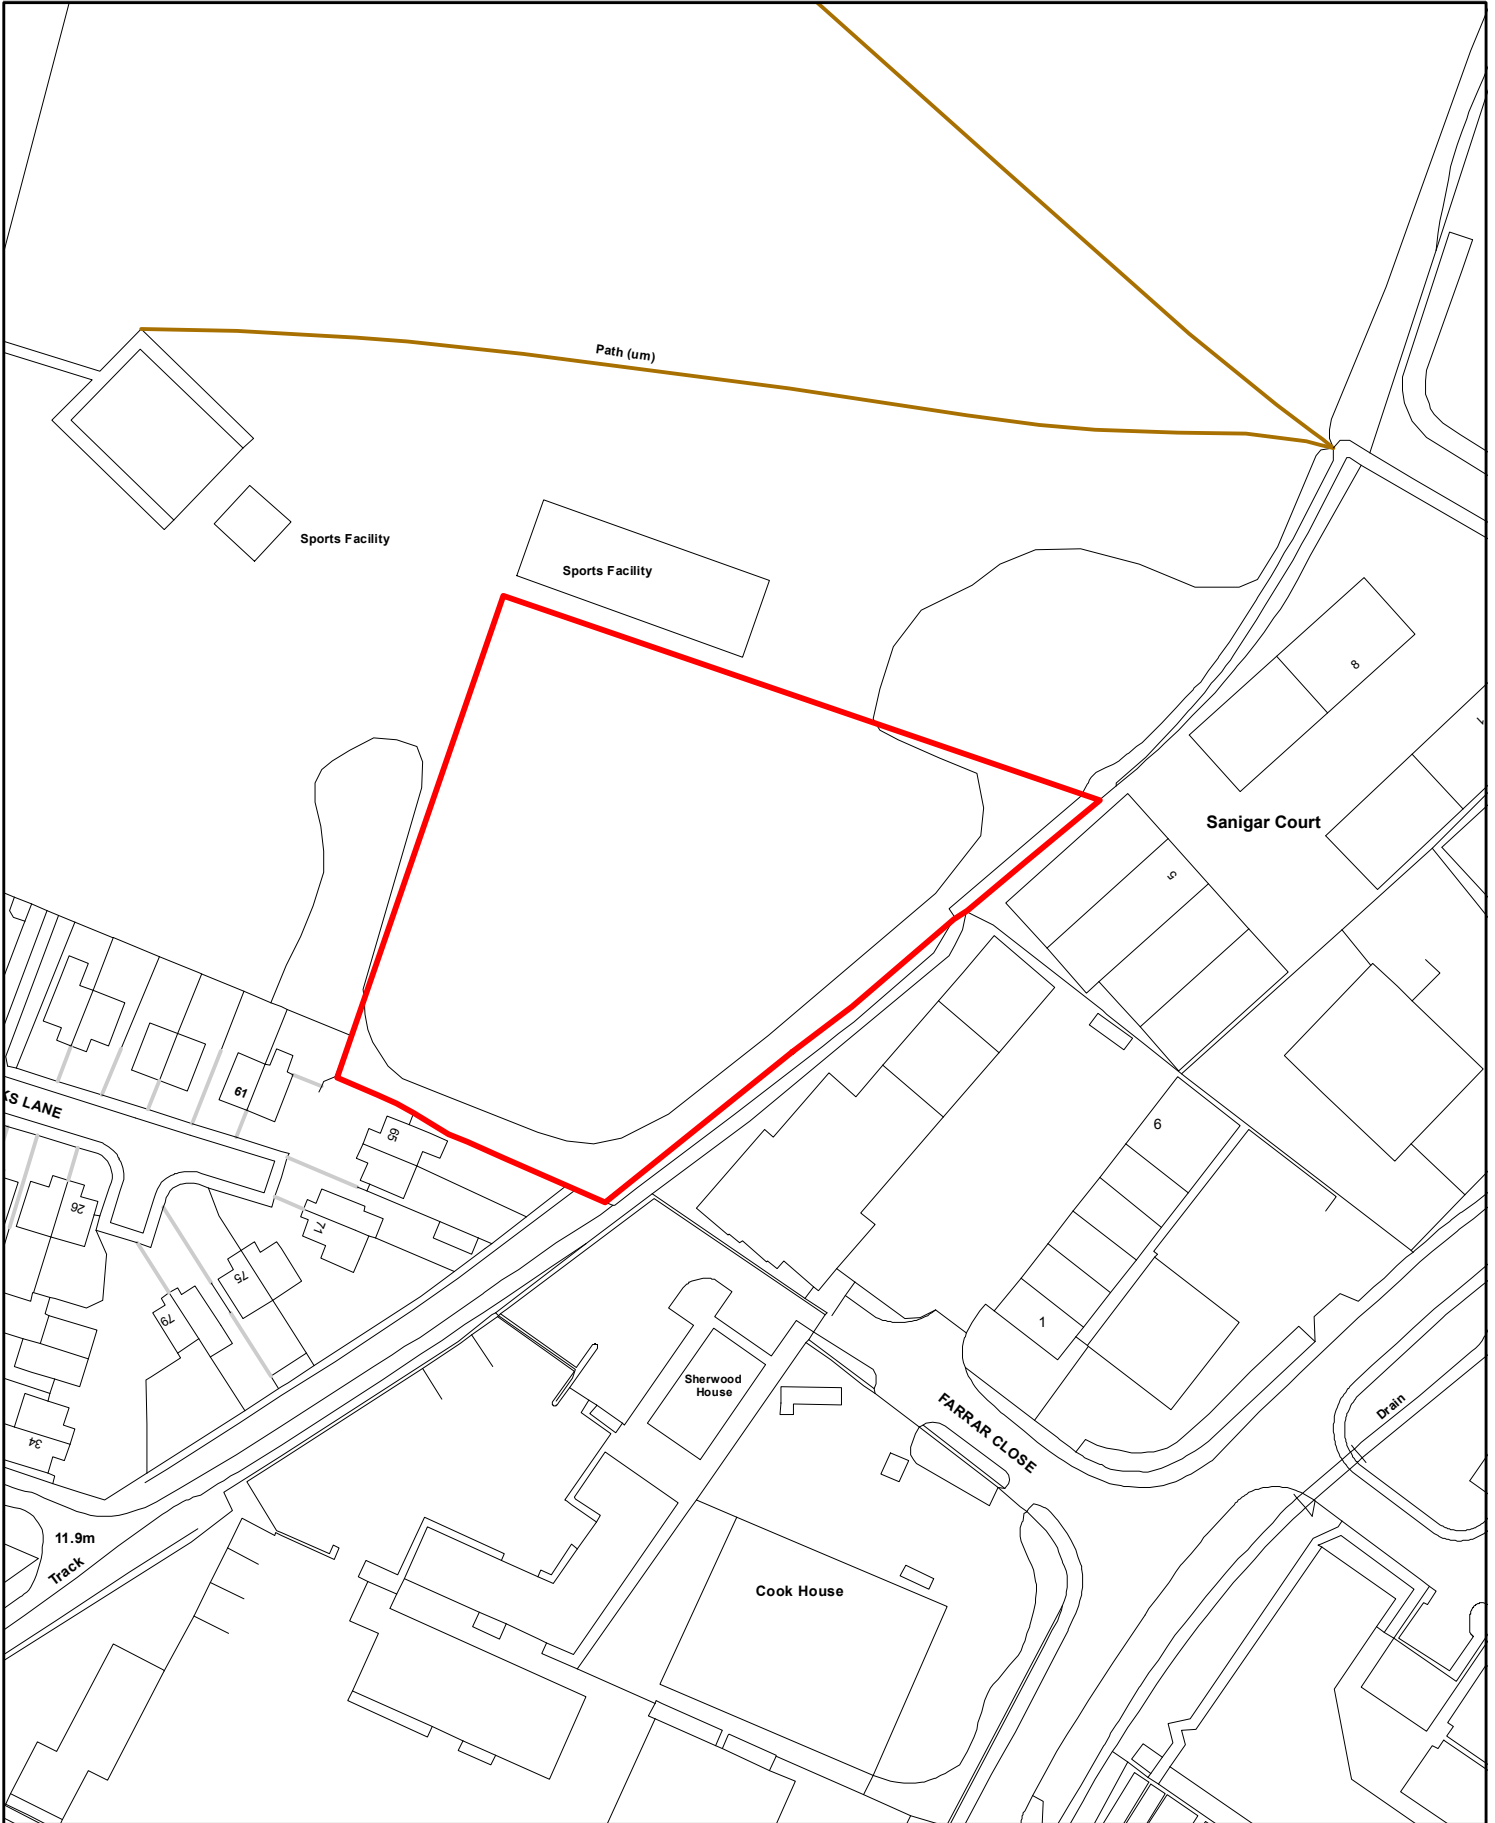

Asset Management

© Crown Copyright and database right 2018 Ordnance Survey. Licence 100022288. Date: 03/04/2018

Land at Rear of
Lincoln Road Playing Field
Newark on Trent
Nottinghamshire
For Identification Purposes Only

Date:<Double click to insert>
Grid Ref: SK<Double click to insert>
Scale:1:1,250